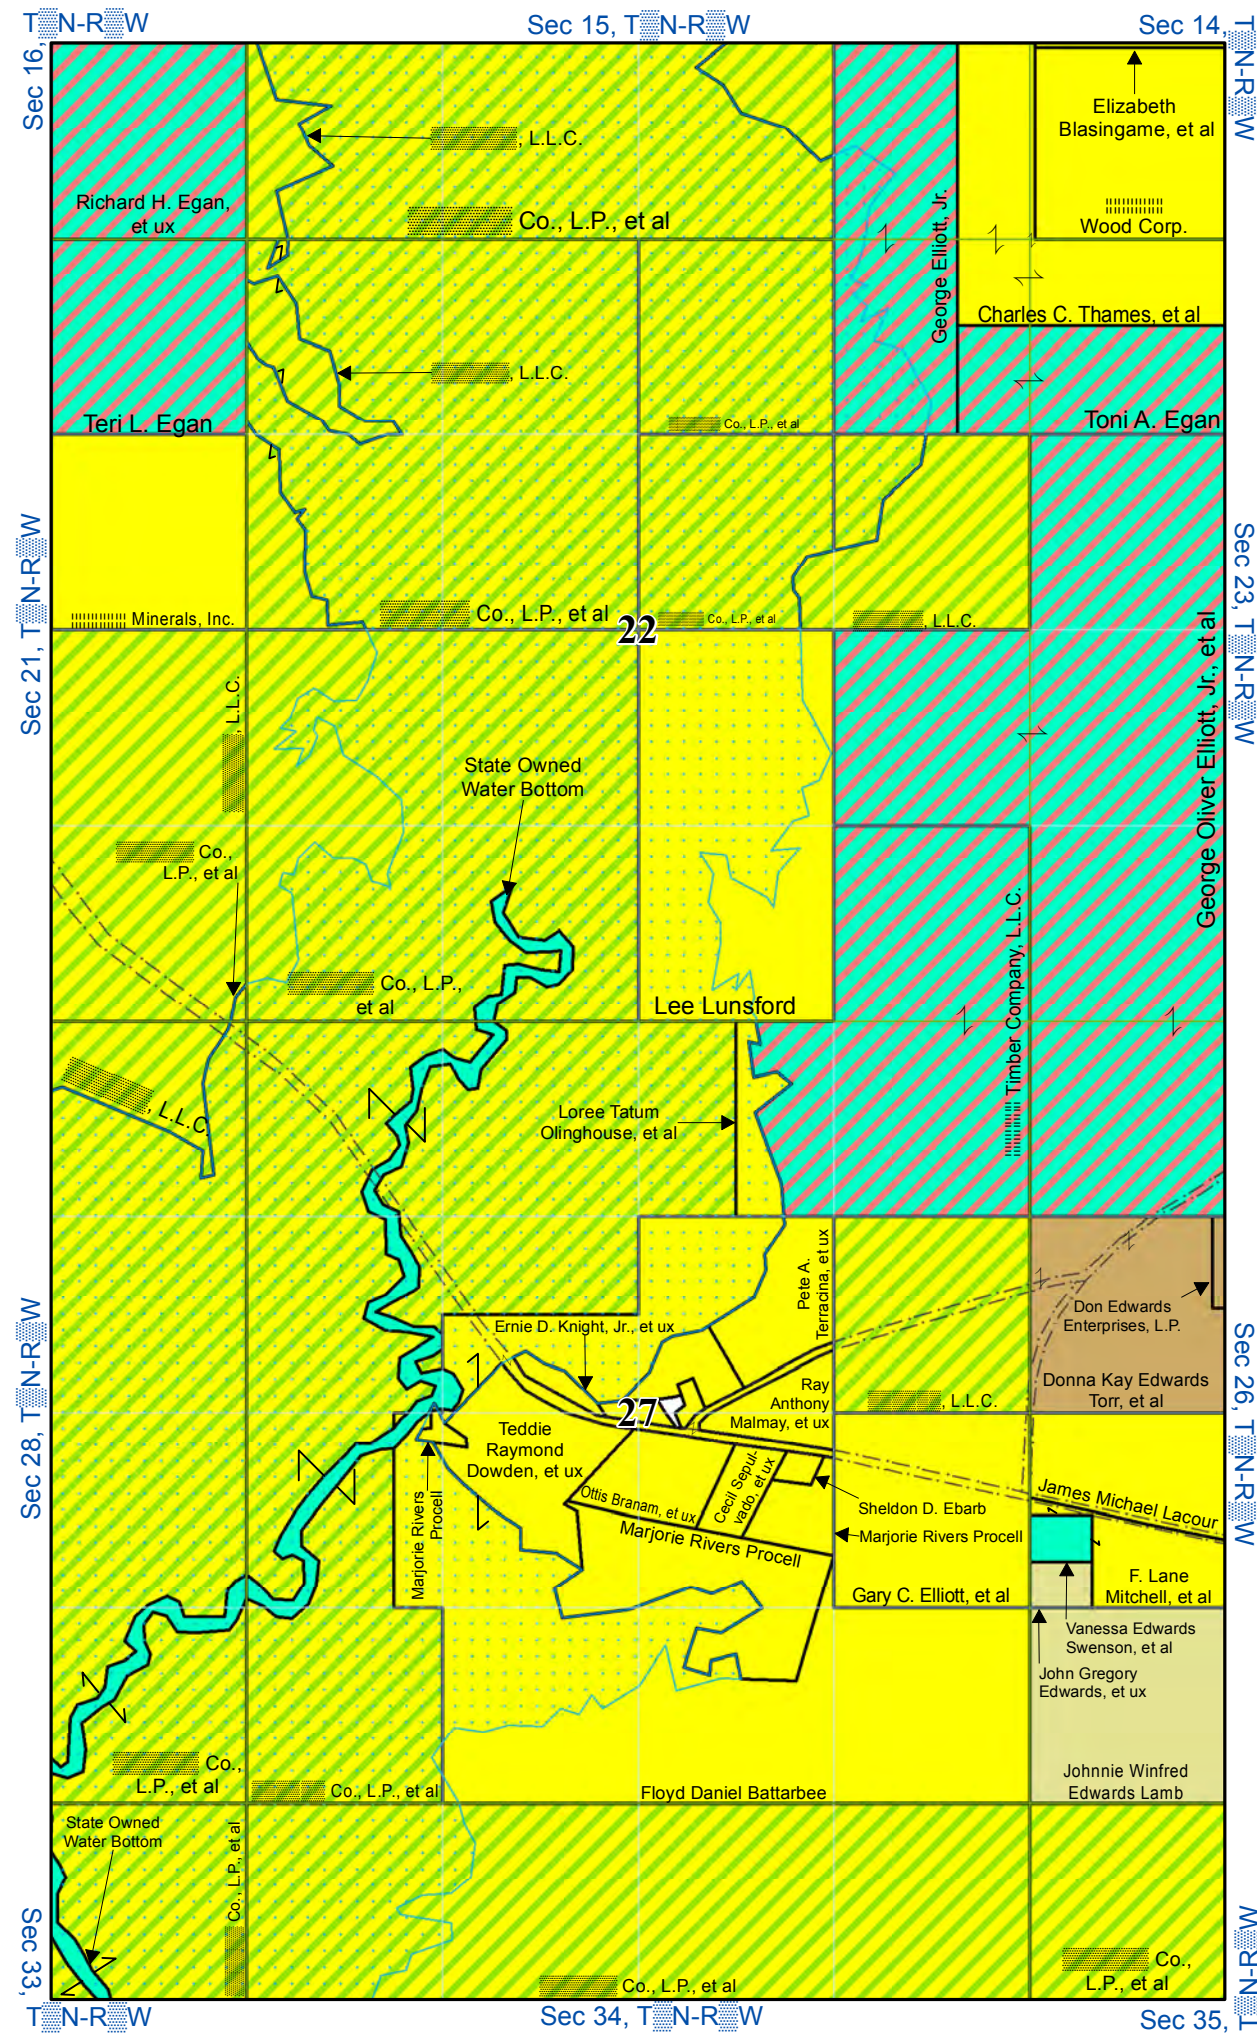

Mineral Ownership & Leasehold Plat

Sections 22 & 27, Township North - Range West

With 40 Acre Halo

Not to Scale Date: 8/18/2012

Prepared by:

Note: The attached leasehold and ownership information applies only to the **Formation**.

Inset - Center of Section 27, Township North - Range West